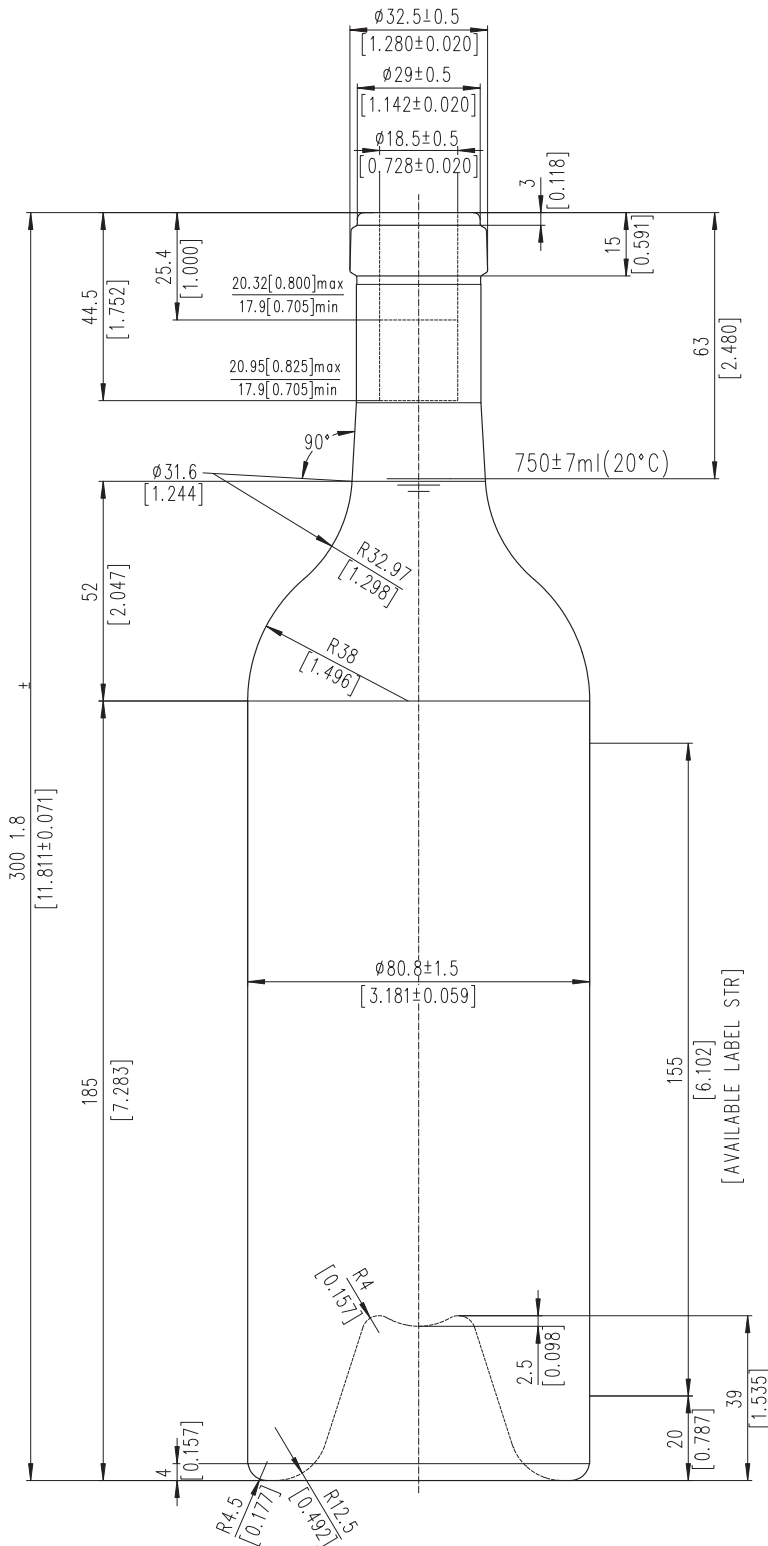

Renault

MASILVA USA
THE PERFECT FIT FOR YOUR WINE

Weight	800 ± 25g
Height	300 ± 0.071 mm
Body Ø	80.8 ± 1.5mm
Finish	32.5 ± 0.5mm
Bore Ø	18.5 ± 0.5mm