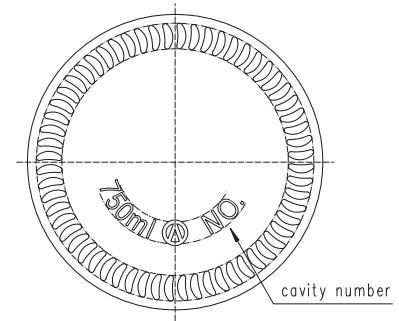

Renault

MASILVA USA
THE PERFECT FIT FOR YOUR WINE

Weight	800 ± 25g
Height	300 ± 0.071 mm
Body Ø	80.8 ± 1.5mm
Finish	32.5 ± 0.5mm
Bore Ø	18.5 ± 0.5mm