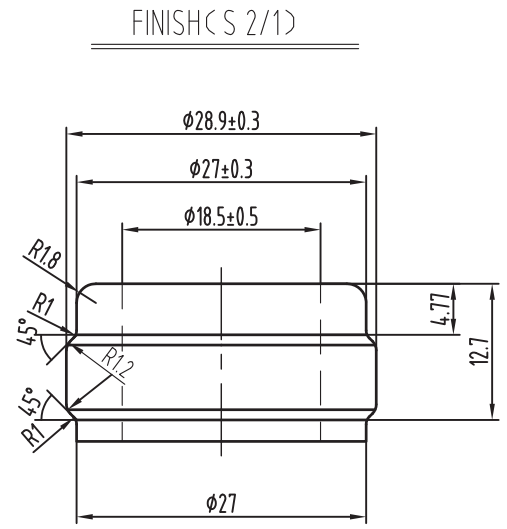

back view

code area dots

BOTTOM VIEW

MAS Cork Recommendations

MAS Label Recommendations

Height - 162mm

Width - 75mm

PRODUCT	HAZAR
CAPACITY	750 ml
OVER FLOW CAPACITY	770 +/- 7ml
WEIGHT	690 +/- 25g
HEIGHT	329.5 +/- 2 mm
SHOULDER	199.5 mm
OUTER BORE	28.9 +/- 0.5mm
INNER BORE	18.5 +/- 0.5mm