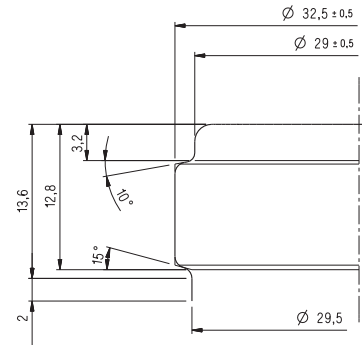

Ramelau

MASILVA USA
THE PERFECT FIT FOR YOUR WINE

Weight	720g
Height	300.5mm
Body Ø	85.0 / 79.0mm
Finish	32.5mm
Bore Ø	18.5mm