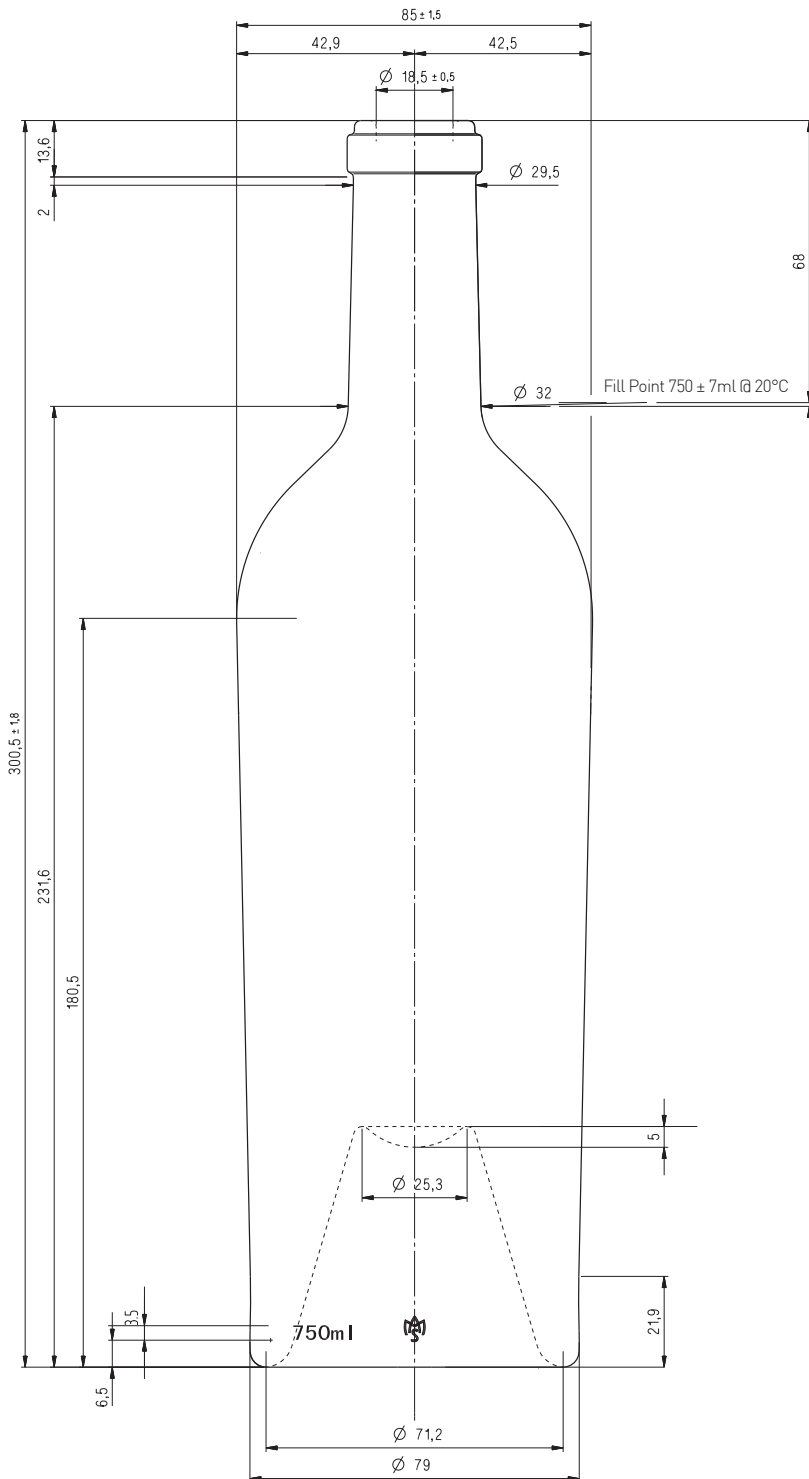

Ramelau

MASILVA USA
THE PERFECT FIT FOR YOUR WINE

Weight	720g
Height	300.5mm
Body Ø	85.0 / 79.0mm
Finish	32.5mm
Bore Ø	18.5mm