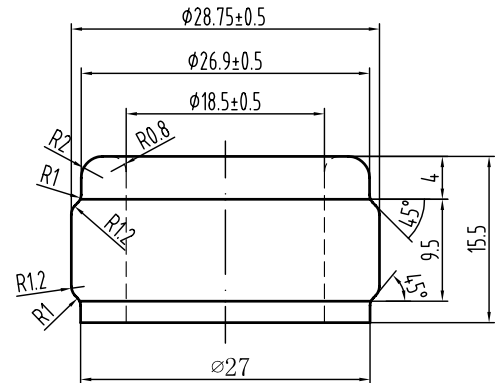

Tolima Antique Green | Premium

MASILVA USA
THE PERFECT FIT FOR YOUR WINE

Weight	542 ± 25 g
Height	333 ± 1.8 mm
Body Ø	75.8 ± 1.6 mm
Finish Ø	28.75 ± 0.5 mm
Bore Ø	18.5 ± 0.5 mm
Label	106.4mm