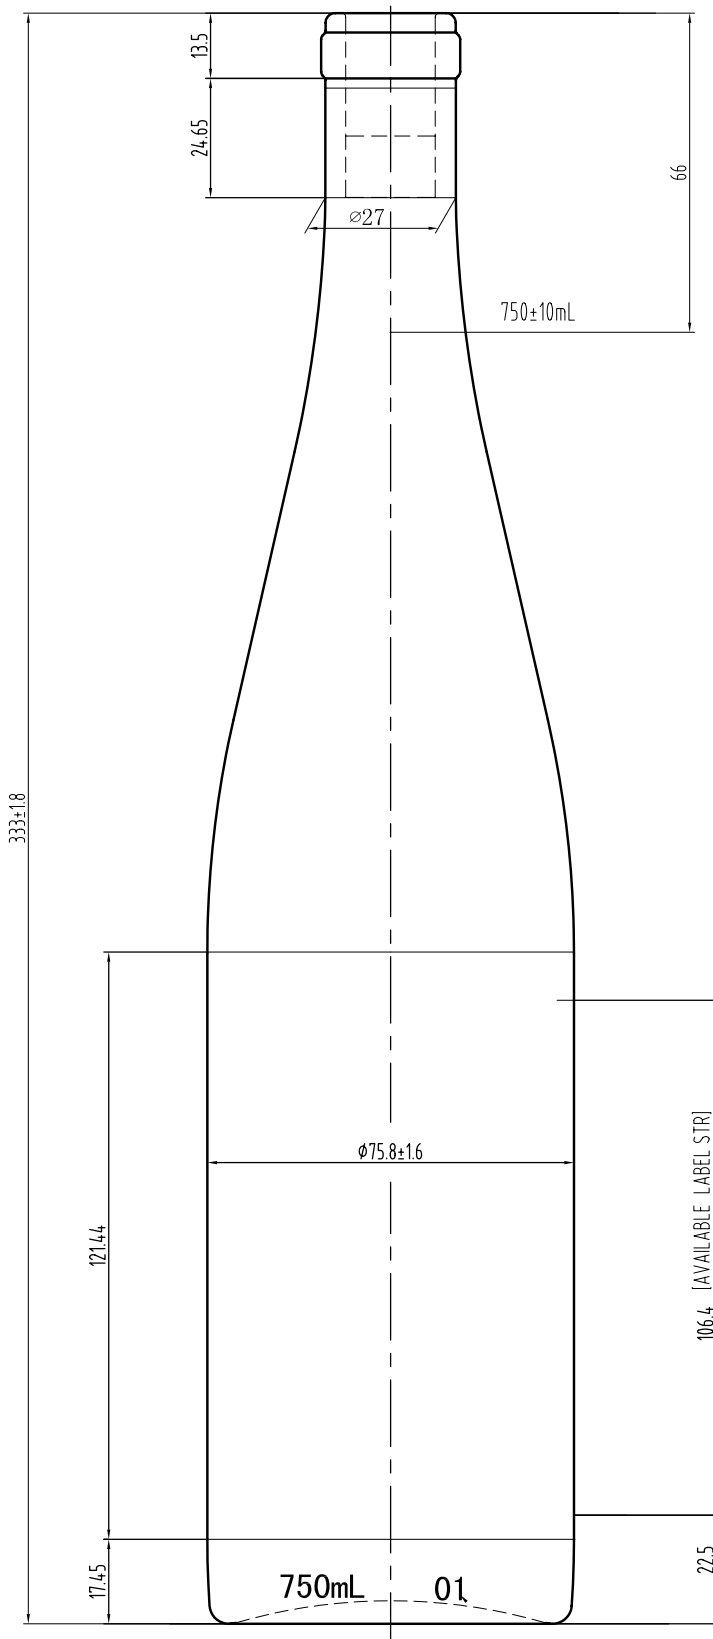

Tolima Antique Green | Premium

MASILVA USA
THE PERFECT FIT FOR YOUR WINE

Weight	542 ± 25 g
Height	333 ± 1.8 mm
Body Ø	75.8 ± 1.6 mm
Finish Ø	28.75 ± 0.5 mm
Bore Ø	18.5 ± 0.5 mm
Label	106.4mm