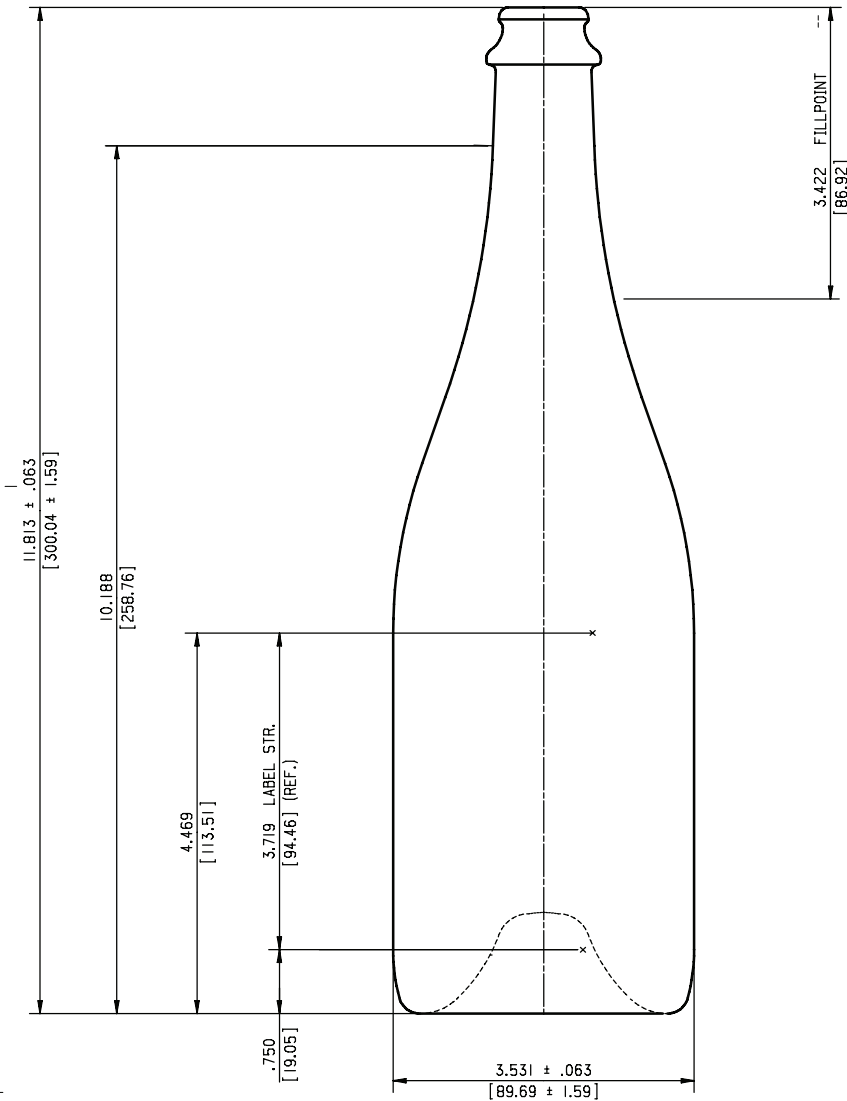

Chani Champagne Green | Premium

MASILVA USA
THE PERFECT FIT FOR YOUR WINE

Weight	907.18 ± 35.44g
Height	300.04 ± 1.59mm
Body Ø	89.69 ± 1.59mm
Finish Ø	Crown 26mm
Bore Ø	19.05mm
Label	94.46mm