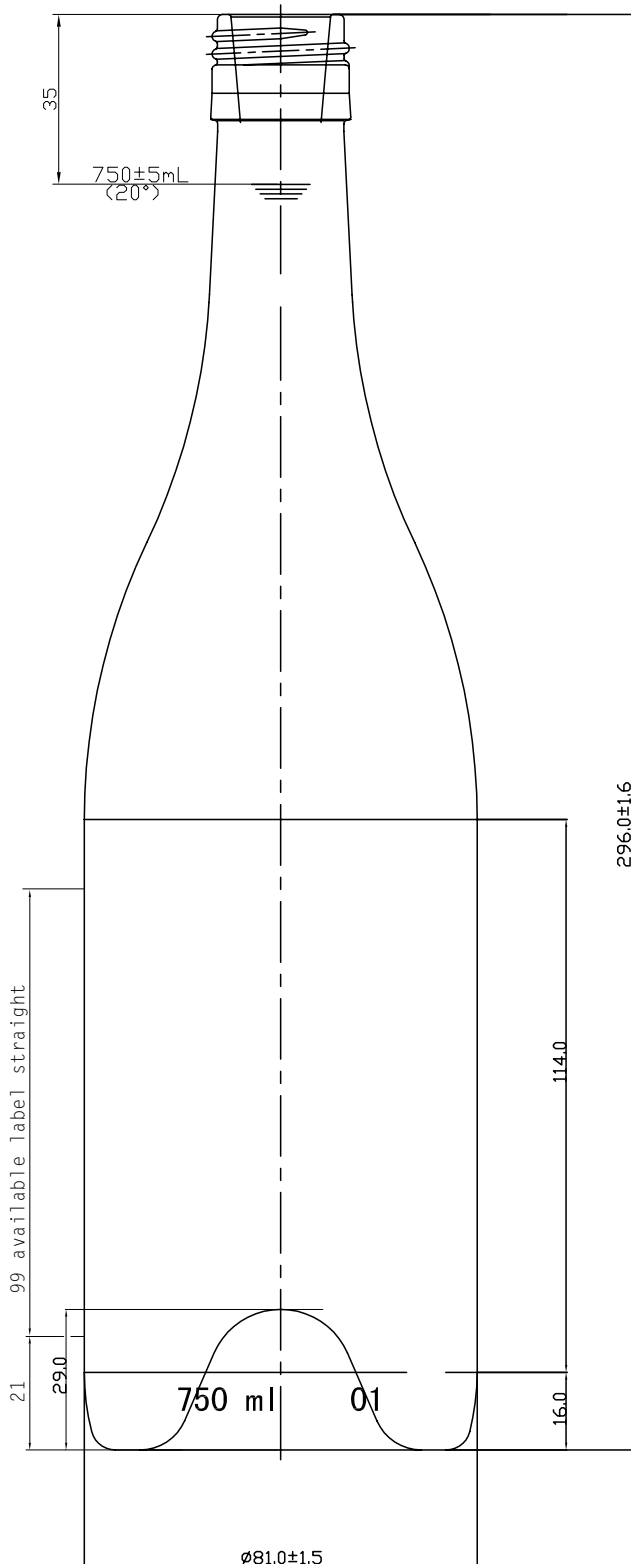

Weissborn Flint | Value

MASILVA USA
THE PERFECT FIT FOR YOUR WINE

Weight	540 ± 25g
Height	296 ± 1.6mm
Body Ø	81 ± 1.5mm
Finish Ø	BVS 30 x 60mm
Bore Ø	N.A.
Label	99mm