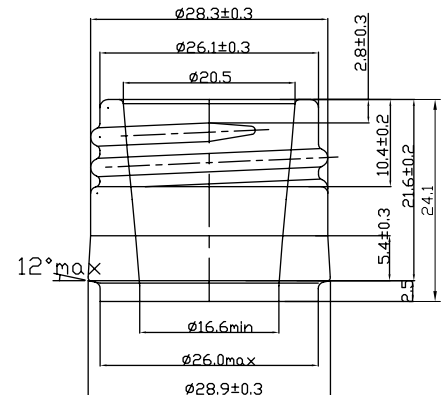

Weissborn Flint | Value

MASILVA USA
THE PERFECT FIT FOR YOUR WINE

Weight	540 ± 25g
Height	296 ± 1.6mm
Body Ø	81 ± 1.5mm
Finish Ø	BVS 30 x 60mm
Bore Ø	N.A.
Label	99mm