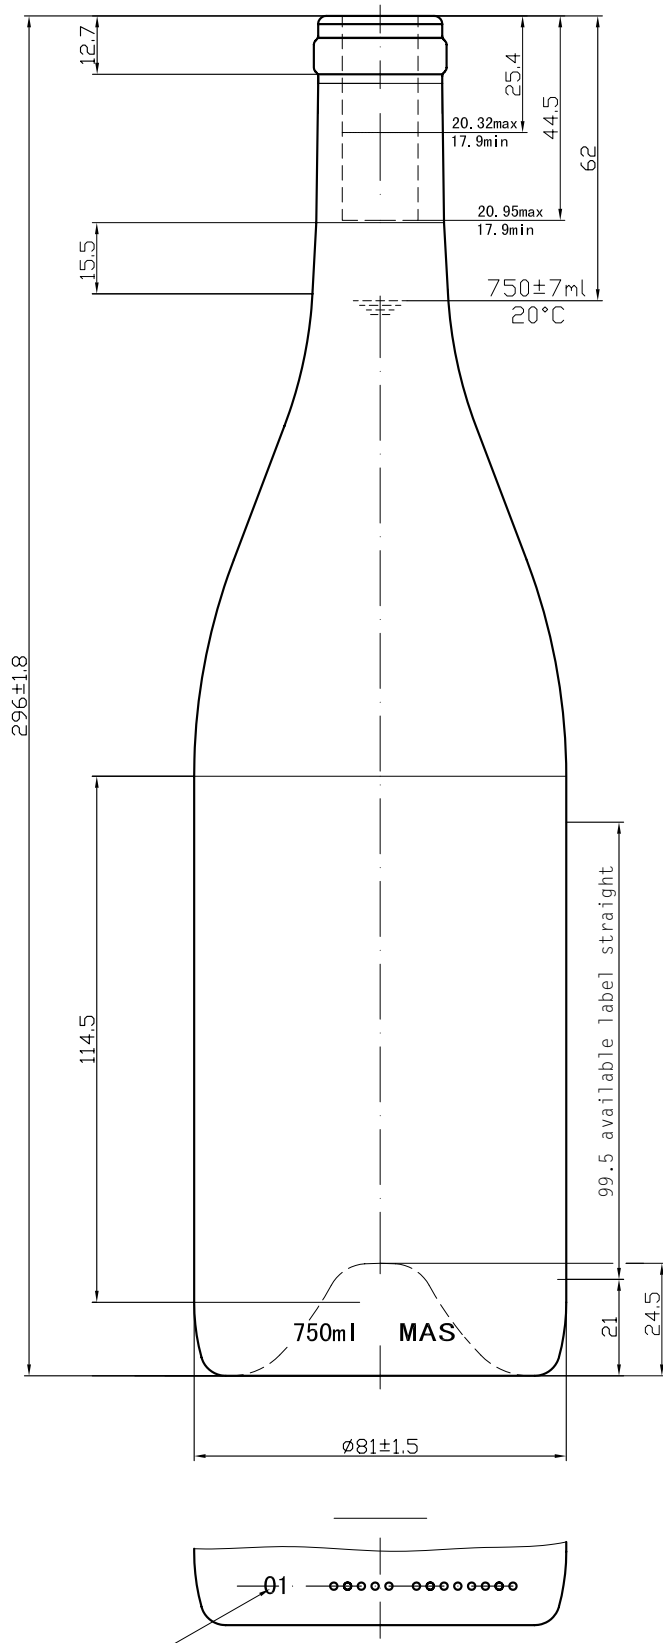

Tacora Flint | Value

MASILVA USA
THE PERFECT FIT FOR YOUR WINE

Weight	$525 \pm 25 \text{ g}$
Height	$296 \pm 1.8 \text{ mm}$
Body ϕ	$81 \pm 1.5 \text{ mm}$
Finish ϕ	$28.9 \pm 0.3 \text{ mm}$
Bore ϕ	$18.5 \pm 0.5 \text{ mm}$
Label	99.5 mm