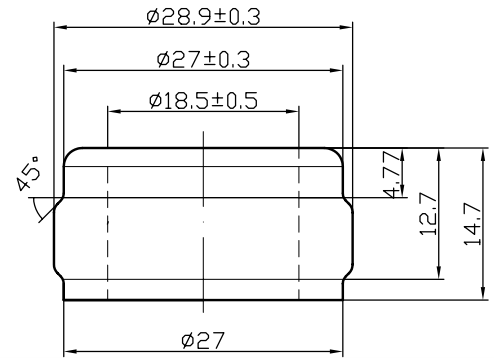

Tacora Flint | Value

MASILVA USA
THE PERFECT FIT FOR YOUR WINE

Weight	$525 \pm 25 \text{ g}$
Height	$296 \pm 1.8 \text{ mm}$
Body ϕ	$81 \pm 1.5 \text{ mm}$
Finish ϕ	$28.9 \pm 0.3 \text{ mm}$
Bore ϕ	$18.5 \pm 0.5 \text{ mm}$
Label	99.5 mm