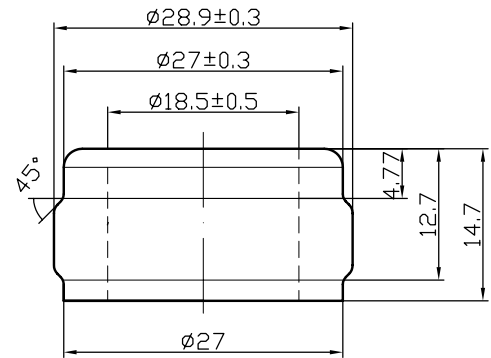

# Tacora Antique Green | Value

**MASILVA USA**  
THE PERFECT FIT FOR YOUR WINE

Weight	$525 \pm 25$ g
Height	$296 \pm 1.8$ mm
Body $\varnothing$	$81 \pm 1.5$ mm
Finish $\varnothing$	$28.9 \pm 0.3$ mm
Bore $\varnothing$	$18.5 \pm 0.5$ mm
Label	$99.5$ mm