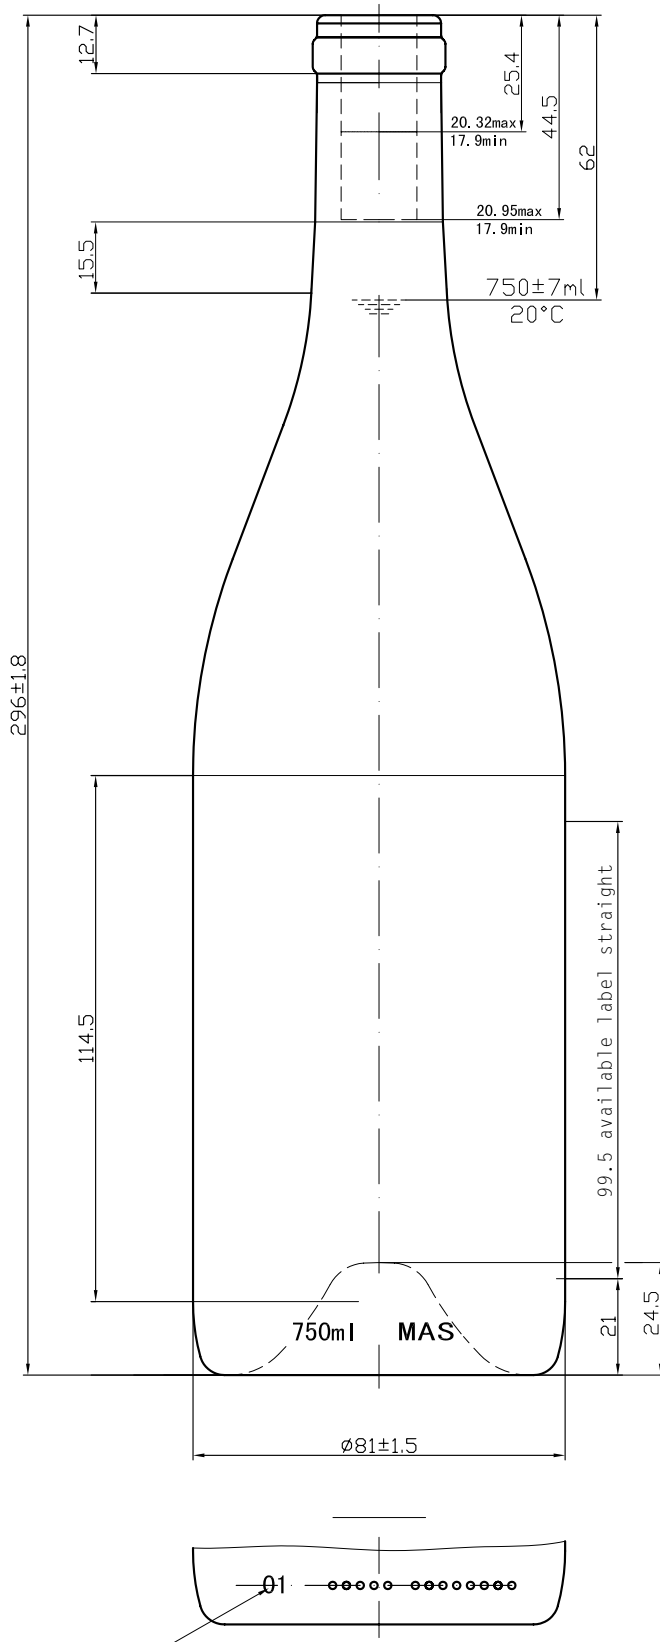

# Tacora Antique Green | Value

**MASILVA USA**  
THE PERFECT FIT FOR YOUR WINE

Weight	$525 \pm 25$ g
Height	$296 \pm 1.8$ mm
Body $\varnothing$	$81 \pm 1.5$ mm
Finish $\varnothing$	$28.9 \pm 0.3$ mm
Bore $\varnothing$	$18.5 \pm 0.5$ mm
Label	$99.5$ mm