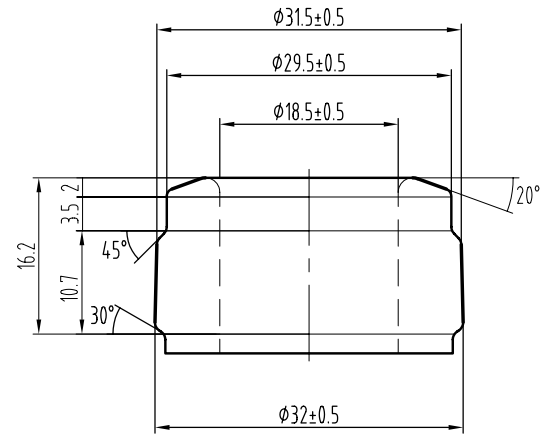

Semeru Antique Green | Premium

MASILVA USA
THE PERFECT FIT FOR YOUR WINE

Weight	600 ± 25 g
Height	296 ± 1.8 mm
Body Ø	82.4 ± 1.6 mm
Finish Ø	32 ± 0.5 mm
Bore Ø	18.5 ± 0.5 mm
Label	95mm