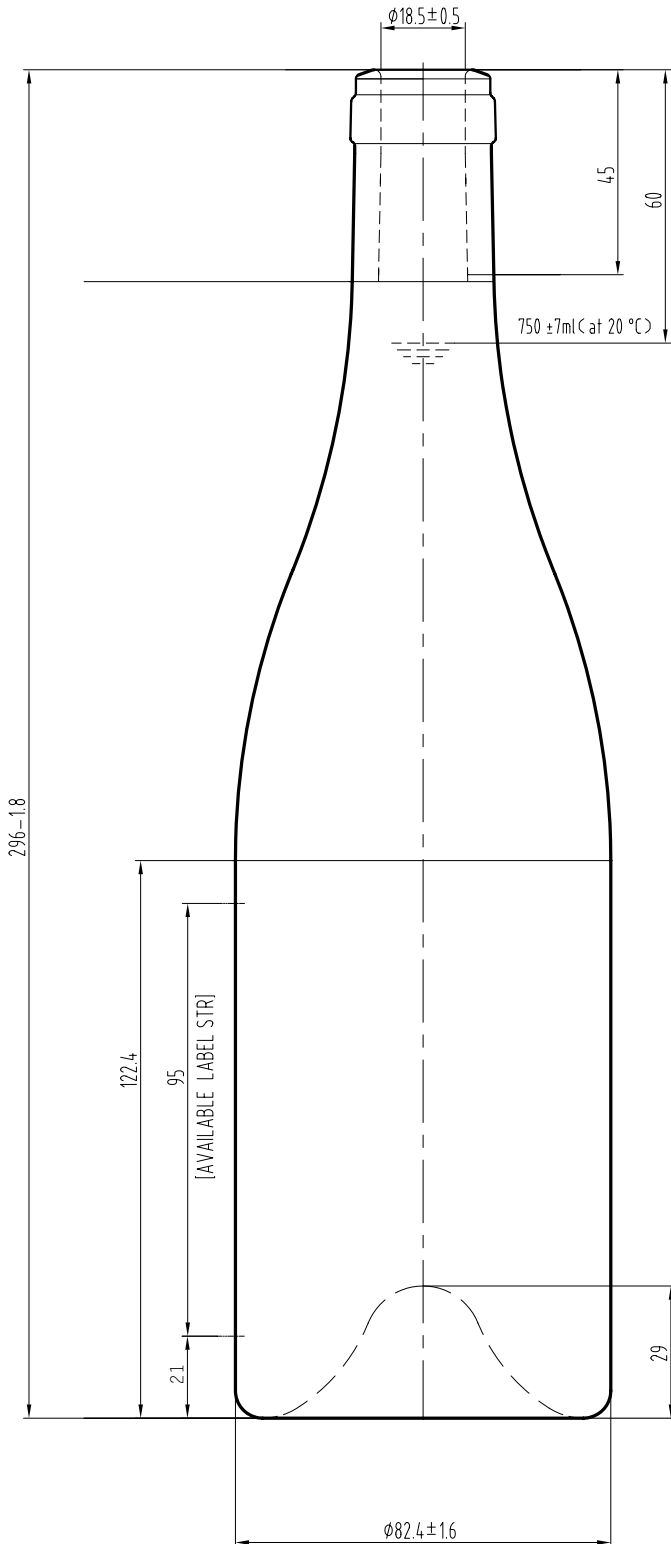

Semeru Antique Green | Premium

MASILVA USA
THE PERFECT FIT FOR YOUR WINE

Weight	600 ± 25 g
Height	296 ± 1.8 mm
Body Ø	82.4 ± 1.6 mm
Finish Ø	32 ± 0.5 mm
Bore Ø	18.5 ± 0.5 mm
Label	95mm