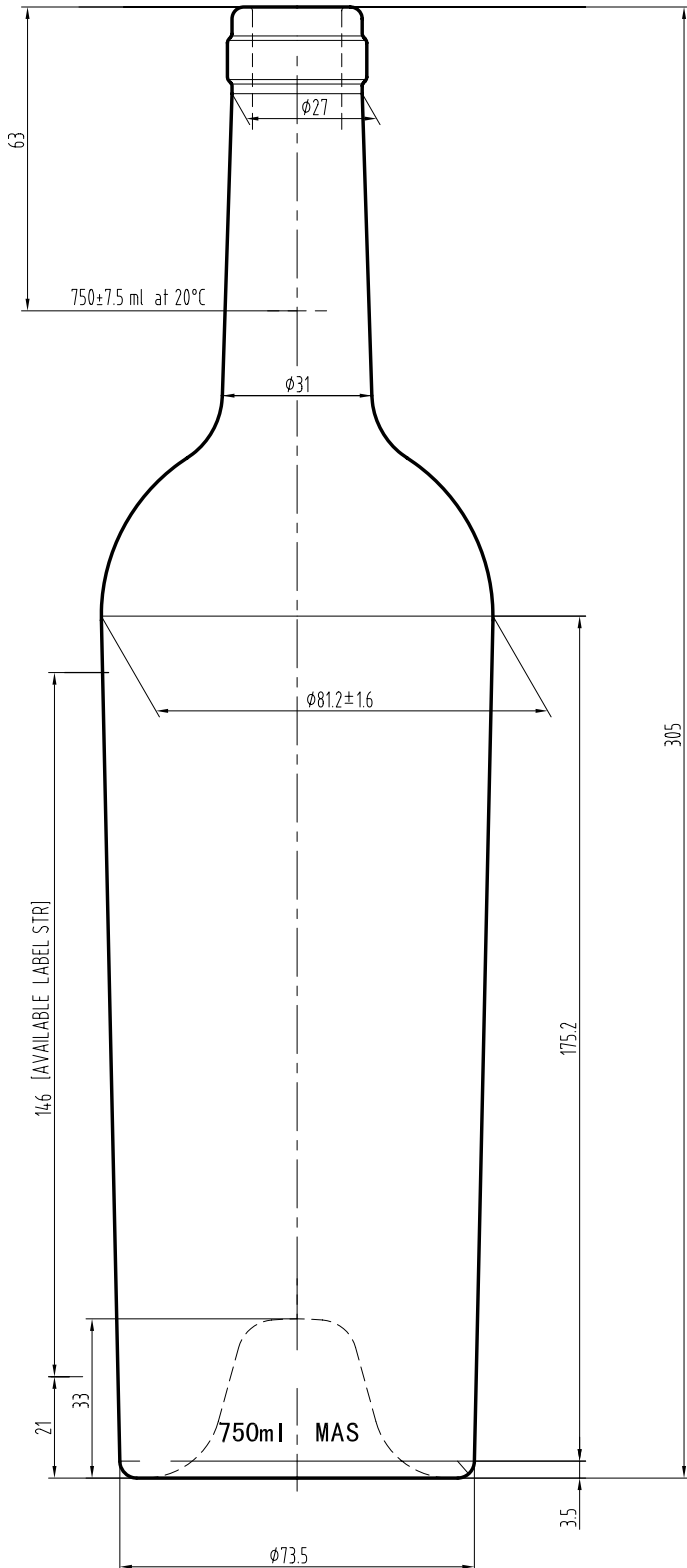

Egmont Antique Green | Premium

MASILVA USA
THE PERFECT FIT FOR YOUR WINE

Weight	585 ± 25g
Height	305 ± 1.6mm
Body Ø	81.2 ± 1.6mm
Finish Ø	28.9 ± 0.5mm
Bore Ø	18.5 ± 0.5mm
Label	146mm