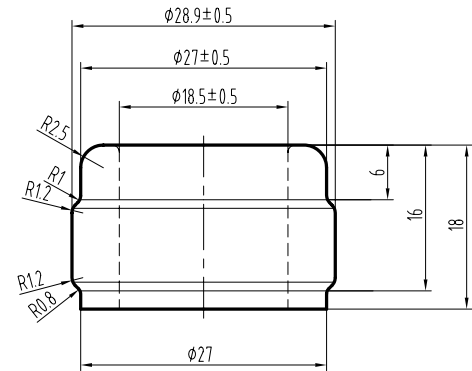

Egmont Antique Green | Premium

MASILVA USA
THE PERFECT FIT FOR YOUR WINE

Weight	585 ± 25g
Height	305 ± 1.6mm
Body Ø	81.2 ± 1.6mm
Finish Ø	28.9 ± 0.5mm
Bore Ø	18.5 ± 0.5mm
Label	146mm