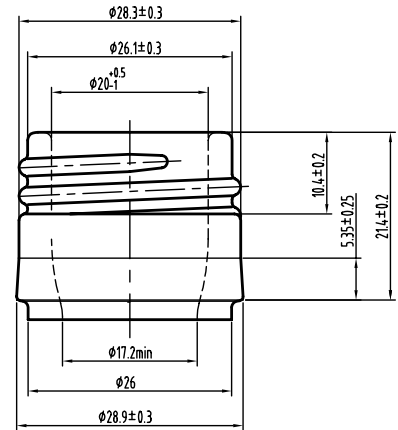

Antisana Antique Green | value

MASILVA USA
THE PERFECT FIT FOR YOUR WINE

Weight	515 ± 25g
Height	299.5 ± 1.8mm
Body Ø	76.5 ± 1.6mm
Finish Ø	BVS 30 x 60mm
Bore Ø	N.A.
Label	150.4mm