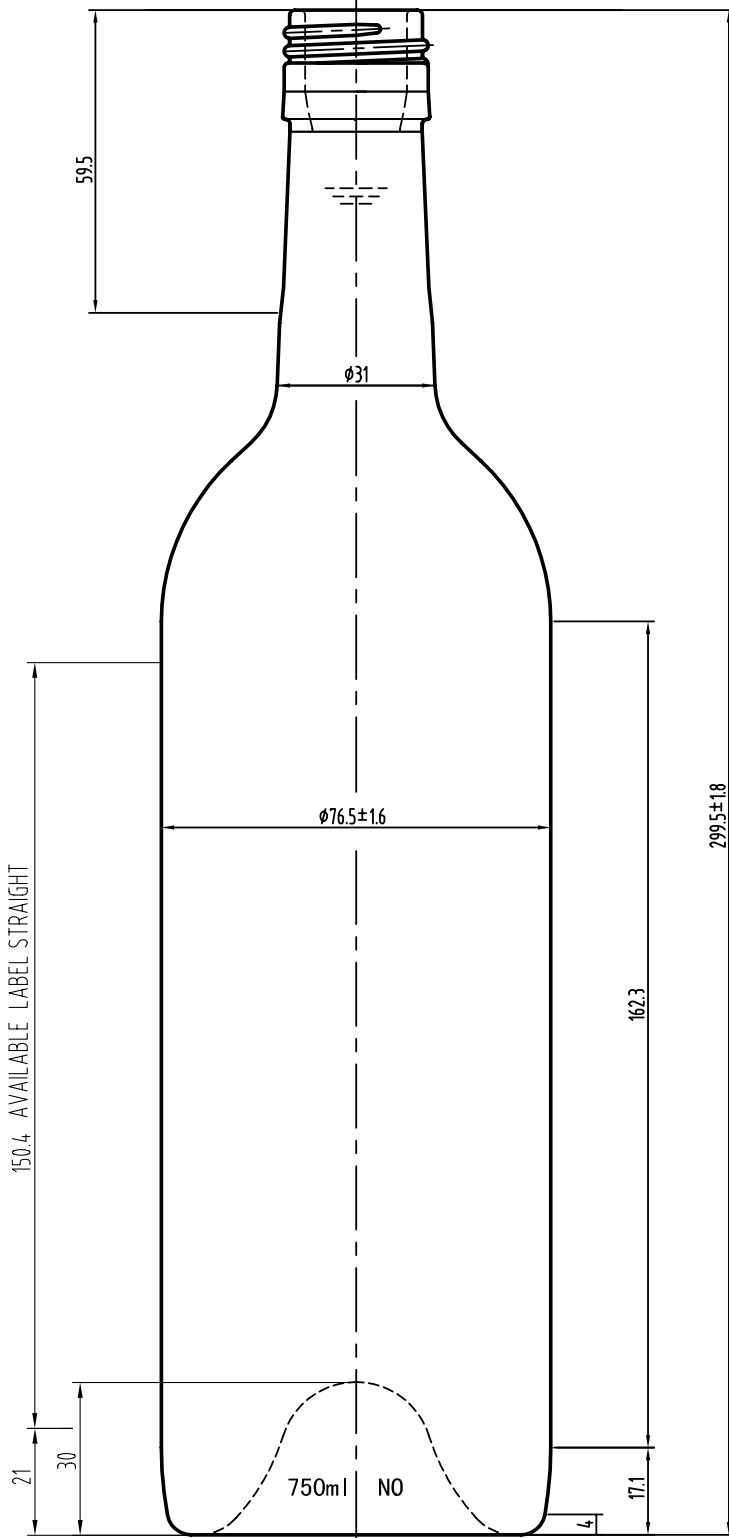

Antisana Antique Green | value

MASILVA USA
THE PERFECT FIT FOR YOUR WINE

Weight	515 ± 25g
Height	299.5 ± 1.8mm
Body Ø	76.5 ± 1.6mm
Finish Ø	BVS 30 x 60mm
Bore Ø	N.A.
Label	150.4mm