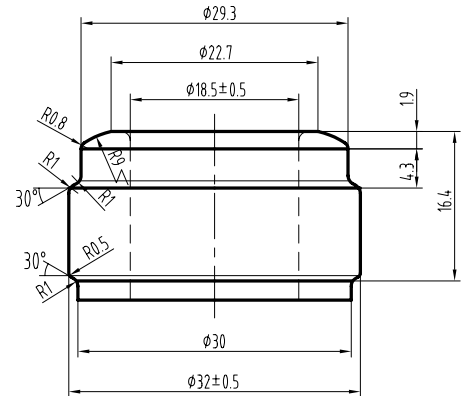

Alverstone Antique Green | Ultra-premium

MASILVA USA
THE PERFECT FIT FOR YOUR WINE

Weight	990 ± 30g
Height	309 ± 1.9mm
Body Ø	92 ± 1.6mm
Finish Ø	32 ± 0.5mm
Bore Ø	18.5 ± 0.5mm
Label	85.5mm