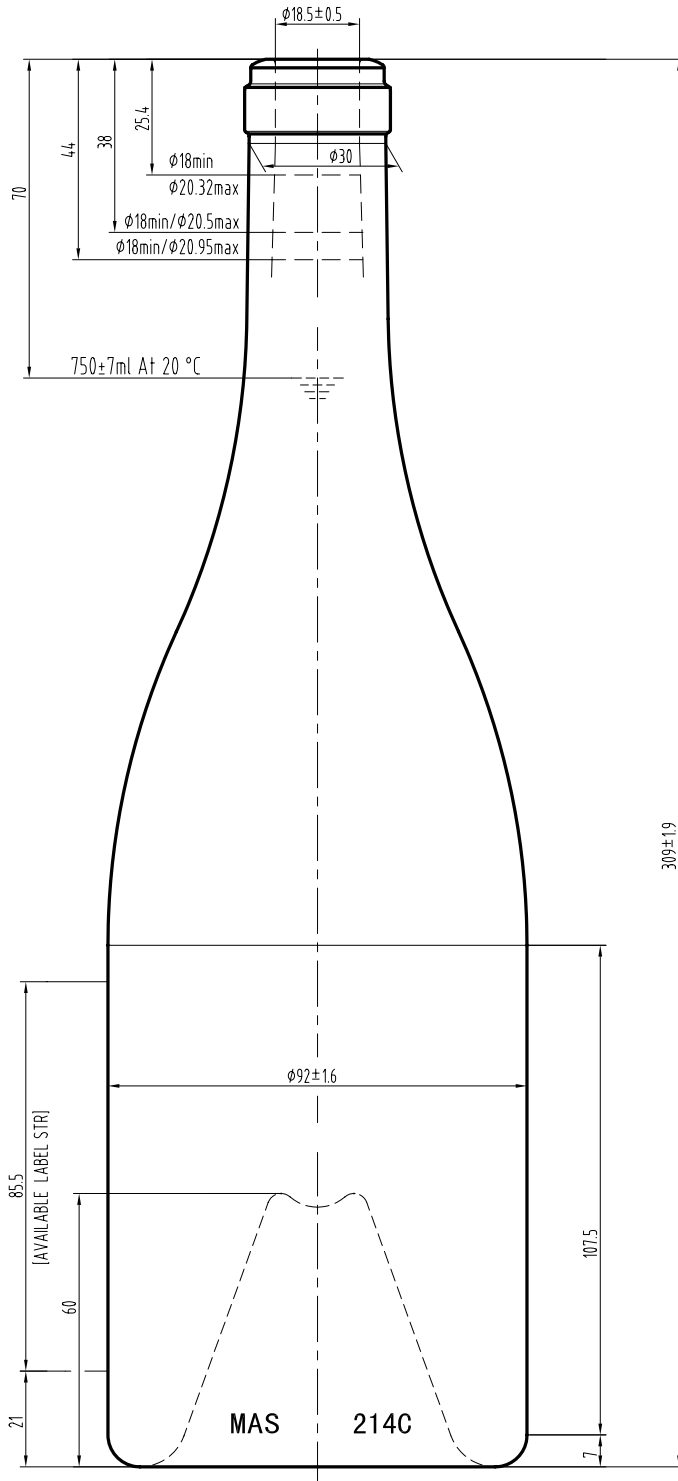

Alverstone Antique Green | Ultra-premium

MASILVA USA
THE PERFECT FIT FOR YOUR WINE

Weight	990 ± 30g
Height	309 ± 1.9mm
Body Ø	92 ± 1.6mm
Finish Ø	32 ± 0.5mm
Bore Ø	18.5 ± 0.5mm
Label	85.5mm