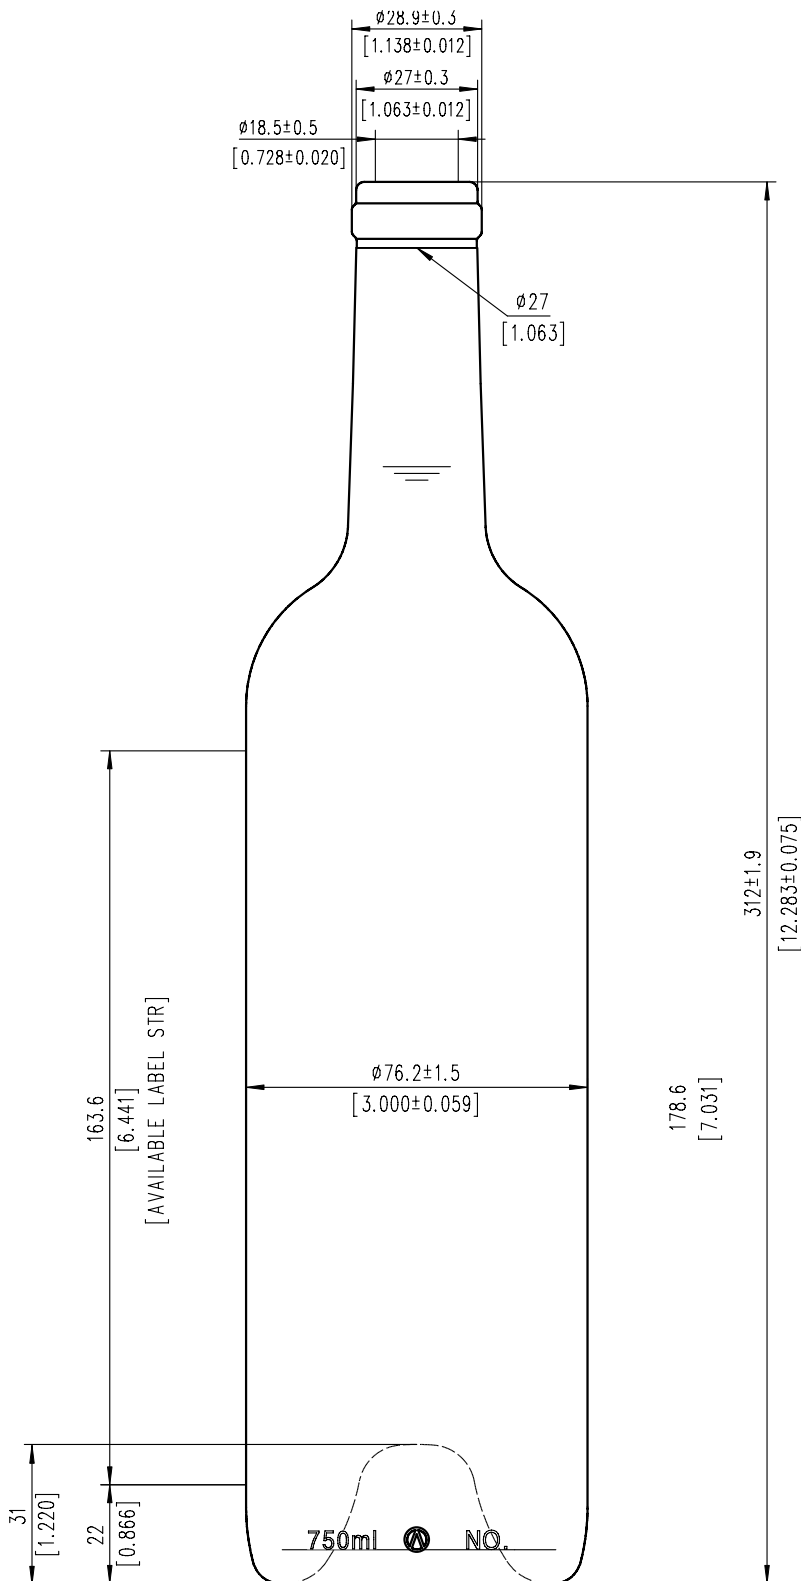

Cienaga Flint | Premium

MASILVA USA
THE PERFECT FIT FOR YOUR WINE

Weight	600 ± 25g
Height	312 ± 1.9mm
Body Ø	76.2 ± 1.5mm
Finish Ø	28.9 ± 0.3mm
Bore Ø	18.5 ± 0.5mm
Label	152mm